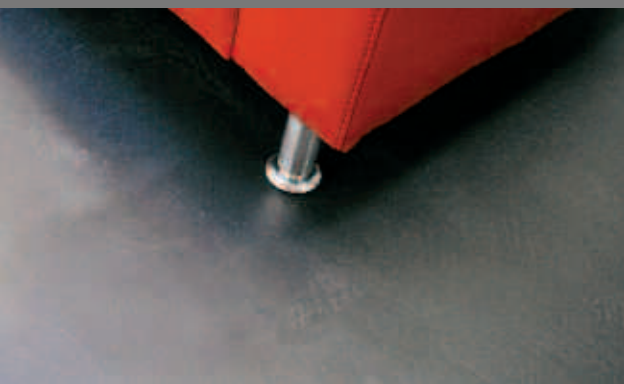

Only 3 mm thickness is required in both new and existing construction projects to provide a beautiful and durable application.

Nuvolati e spatolati

Dekorati

showroom, negozi, alberghi, ristoranti, bar, ville, appartamenti, uffici, meeting rooms